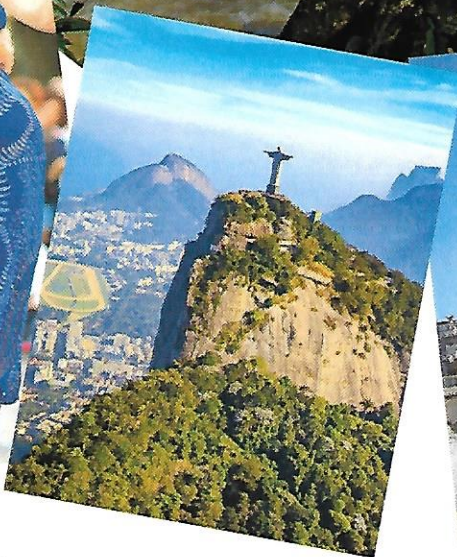

Creative Tours By Pat presents
South America Highlights

10 DAYS **March 16, 2020**

HIGHLIGHTS

- Rio de Janeiro City Tour
- Copacabana Beach
- Santa Teresa District
- Corcovado Hill
- Christ the Redeemer Statue
- Sugar Loaf Tour
- Brazilian BBQ Experience
- Brazilian Falls National Park
- Brazilian Bird Park
- Iguassu Falls
- Buenos Aires City Tour
- San Telmo
- La Boca
- Pampas Ranch Tour
- BBQ Lunch & Gauchos Demonstration
- Tango Folklore Show & Dinner