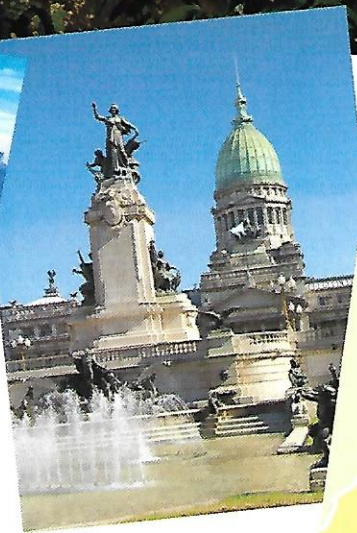

Creative Tours By Pat presents
South America Highlights

10 DAYS **March 16, 2020**

HIGHLIGHTS

- Rio de Janeiro City Tour
- Copacabana Beach
- Santa Teresa District
- Corcovado Hill
- Christ the Redeemer Statue
- Sugar Loaf Tour
- Brazilian BBQ Experience
- Brazilian Falls National Park
- Brazilian Bird Park
- Iguassu Falls
- Buenos Aires City Tour
- San Telmo
- La Boca
- Pampas Ranch Tour
- BBQ Lunch & Gauchos Demonstration
- Tango Folklore Show & Dinner