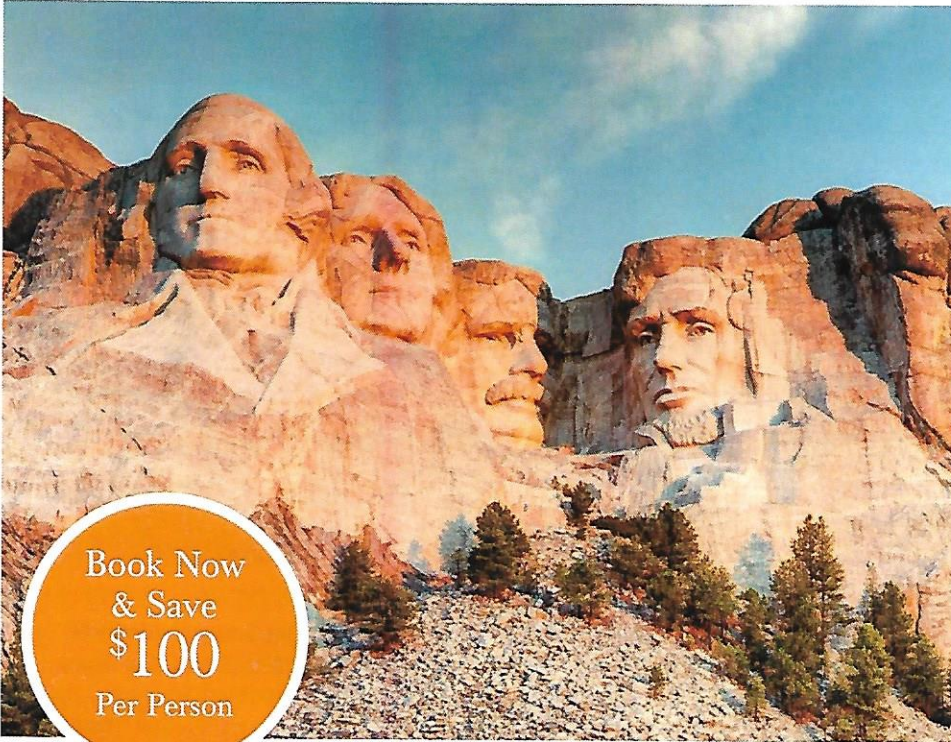

*Creative Tours By Pat Inc. presents...*

## **Spotlight on South Dakota**

*featuring Mount Rushmore & The Badlands*

June 19 – 25, 2020

Book Now  
& Save  
**\$100**  
Per Person

For more information contact  
Creative Tours By Pat Inc.  
(850) 243-7777  
[toursbypat@aol.com](mailto:toursbypat@aol.com)